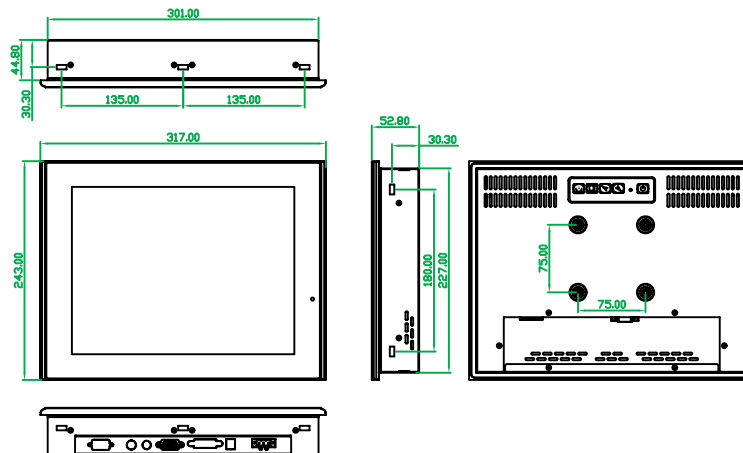

## FEATURES

- 12.1" SVGA color TFT LCD display
- Heavy-duty steel chassis
- Plastic front panel is IP65-certified.
- OSD on the rear side
- Analog resistive touch screen
- Analog RGB signal direct input offering
- multi-scan function

## Dimensions

## Mounting Hole Size

## Mechanical Specifications

Construction	Heavy-duty steel chassis with plastic front bezel
Dimensions	317 (W) x 243 (H) x 52.8mm (D)
Dimensions Cutout (W x H)	303 (W) x 229mm(H)
Mounting Options	Panel Mount/VESA Mount